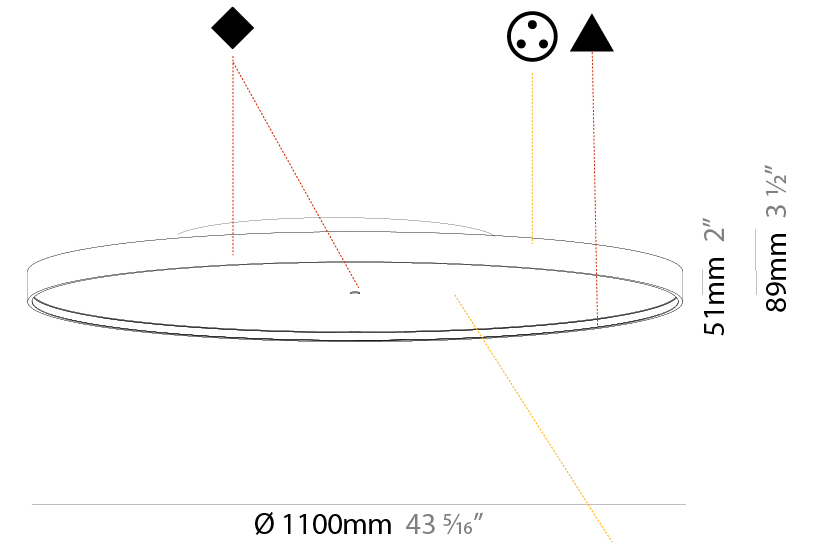

GENERAL

Series: Sign Diva
Subseries: Sign Diva Korona
Brand: Prolicht
Division: Architectural
Mounting Type: Surface
Mounting Location: Ceiling
Subcategory: Ambient

PHYSICAL

Shape: Round
Diameter (mm): 1100
Diameter (in): 43 ⁵/₁₆
Height (mm): 89
Height (in): 3 ¹/₂
Light Distribution: Direct / Indirect
Weight (kg): 18.901
Weight (lbs): 41.67
Diffuser: Direct - PMMA - Opal/Micro-Prism/Sparkling Secret/Vintage Industrial / Indirect - White/Yellow/Orange/Red/Blue/Green
Fixture Finish: SSR / BKV / CWI / CRY / HAB / UFT / ITA / RUA / FTG / MYG / LOD / PUS / FRO / FUP / KIA / POP / BLS / SPG / MEY / GOH / GUM / CHC / COM / ABZ / JAG / OBR / MOS / ROR
Fixture Material: Extruded Aluminum / Steel

ELECTRICAL

Lamp Type: LED (Zhaga Standard)
Input Wattage (W): 169.4
Total Output Wattage (W): 134
Dimming: Tri-Mode (Non-Dimming and Phase Dimming (120Vac only) and 0-10V Dimming)
Driver Included: Yes
Driver Location: Integrated
Driver Type: Constant Current - Universal
Driver Class: Class 2
Input Voltage (V): 120 - 277
Constant Current (MA): 600

LED

Color Temperature (°K): 3000 / 3500 / 4000
Max. Delivered Lumen (lm): 19520 / 19933 / 20340
CRI: >90 CRI
Lamp Life (hrs): 50000

OPTICAL

RATINGS AND CERTIFICATIONS

Certified By: Certified for North American Standards
IP rating: IP20